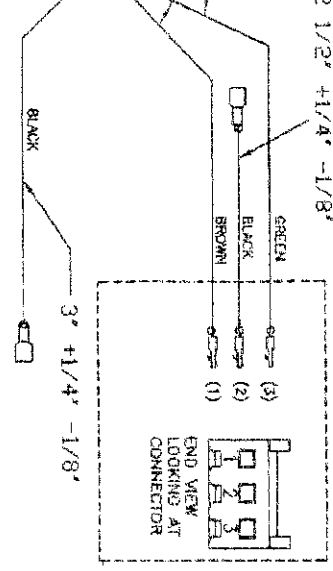

91-8202-00

REV	ZONE	DESCRIPTION	EQ#	BY	DATE
A	-	INITIAL RELEASE	-		SRL 07/20/00

PIN #	COLOR	SUB COLOR #1	SUB COLOR #2	FUNCTION
1	BLACK	BLACK	BLUE	12V +
2	N/A	N/A	N/A	N/A
3	N/A	N/A	N/A	N/A
4	N/A	N/A	N/A	N/A
5	GREEN	GREEN	YELLOW/GREEN	FLOAT
6	BROWN	WHITE	BROWN	PUMP SOLENOID
7	N/A	N/A	N/A	N/A
8	N/A	N/A	N/A	N/A
9	N/A	N/A	N/A	N/A

PIN #	COLOR	SUB COLOR #1	SUB COLOR #2	FUNCTION
1	BROWN	WHITE	BROWN	PUMP SOLENOID
2	BLACK	BLACK	BLUE	12V +
3	GREEN	GREEN	YELLOW/GREEN	FLOAT

TERMINALS USE ORIGINALS ANGLES
FUNCTIONS: 1/32, 1/16, 1/8, 1/4, 3/8, 1/2, 5/8, 3/4, 7/8, 1
DIMENSIONS ARE IN INCHES.

OPTIONAL
E3002FM - Power Up/down Control
WIRING HARNESS FOR SNOWMAN
JNYSTICK CONTROL POWER UP-DOWN

DATE: 07/20/00
DRAWN BY: SRL
CHECKED BY: [blank]
SIZE: FULL
SHEET: 1 of 1
REV: A